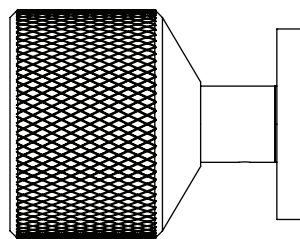

TWIST COLLECTION

MONOCLES

REF: TW5012

DESCRIPTION

Monocle is a series of Cabinet and Door Hardware, an authentic circular design by Delightfull most iconic furniture piece. Door Knobs, perfect for retro lovers cabinetry, to mix and match your designs, sideboards, cupboards, drawers.

MATERIAL

Brass

FINISHES

Gold Plated (Also available in Brushed Brass, Brushed Nickel, Aged Brass, Copper Plated, Nickel Plated, Black Nickel Plated)

DIMENSIONS

Diam: 60 mm | 2,36 in

Depth: 80 mm | 3,15 in

WEIGHT

1015 g / 2,24 Lbs

FIXING SYSTEM

Screws

30 mm

1,18 "

D:40 mm

1,57 "