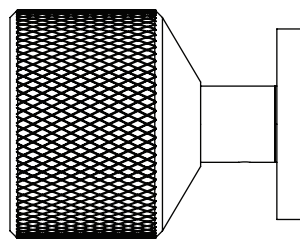

TWIST

COLLECTION

MONOCLES

REF: TW5013

DESCRIPTION

Monocle is a series of Cabinet and Door Hardware, an authentic circular design by Delightfull most iconic furniture piece. Door Pull, perfect for retro lovers cabinetry, to mix and match your designs, sideboards, cupboards, drawers.

MATERIAL

Brass

FINISHES

Gold Plated (Also available in Brushed Brass, Brushed Nickel, Aged Brass, Copper Plated, Nickel Plated, Black Nickel Plated)

DIMENSIONS

Diam: 60 mm | 2,36 in
Depth: 80 mm | 3,15 in

WEIGHT

1015 g / 2,24 Lbs

FIXING SYSTEM

Screws

30 mm
1,18 "