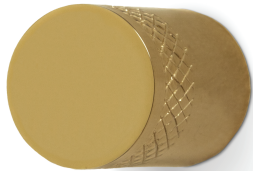

TWIST

COLLECTION