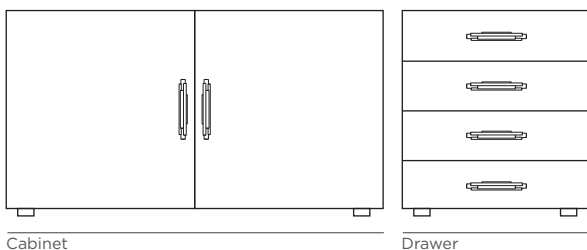

TWIST COLLECTION

BRUBECK

REF: TW5015L

DESCRIPTION

Asymmetrical polished brass tubes compose this artistic series of Furniture and Drawer Handles taking inspiration in Delighthfull's most luxurious lamps. Adorn your designs, doors, cabinetry and furniture with Brubeck pulls.

MATERIAL

Brass

FINISHES

Gold Plated (Also available in Brushed Brass, Brushed Nickel, Aged Brass, Copper Plated, Nickel Plated, Black Nickel Plated)

DIMENSIONS

Height: 24 mm | 0,94 in
Length: 140 mm | 5,51 in
Depth : 49 mm | 1,93 in

WEIGHT

350 g / 0,77 Lbs

FIXING SYSTEM

M5 Screws