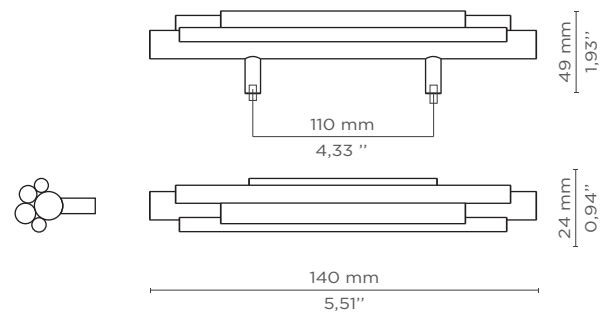

MATERIAL

Brass

FINISHES

Gold Plated (Also available in Brushed Brass, Brushed Nickel, Aged Brass, Copper Plated, Nickel Plated, Black Nickel Plated)

DIMENSIONS

Height: 24 mm | 0,94 in
Length: 140 mm | 5,51 in
Depth : 49 mm | 1,93 in

WEIGHT

350 g / 0,77 Lbs

FIXING SYSTEM

M5 Screws

TWIST COLLECTION

BRUBECK

REF: TW5015R

DESCRIPTION

WEIGHT

350 g / 0,77 Lbs

FIXING SYSTEM

M5 Screws