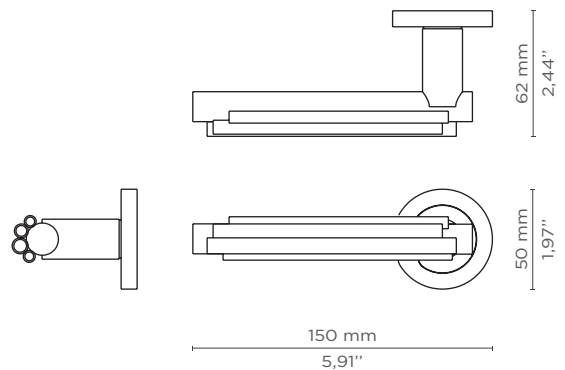

MATERIAL

Brass

FINISHES

Gold Plated (Also available in Brushed Brass, Brushed Nickel, Aged Brass, Copper Plated, Nickel Plated, Black Nickel Plated)

DIMENSIONS

Height: 50 mm | 1,97 in
Length: 150 mm | 5,91 in
Depth : 62 mm | 2,44 in

WEIGHT

450 g / 0,99 Lbs

FIXING SYSTEM

Screws

Door

TWIST COLLECTION

BRUBECK

REF: TW5016R